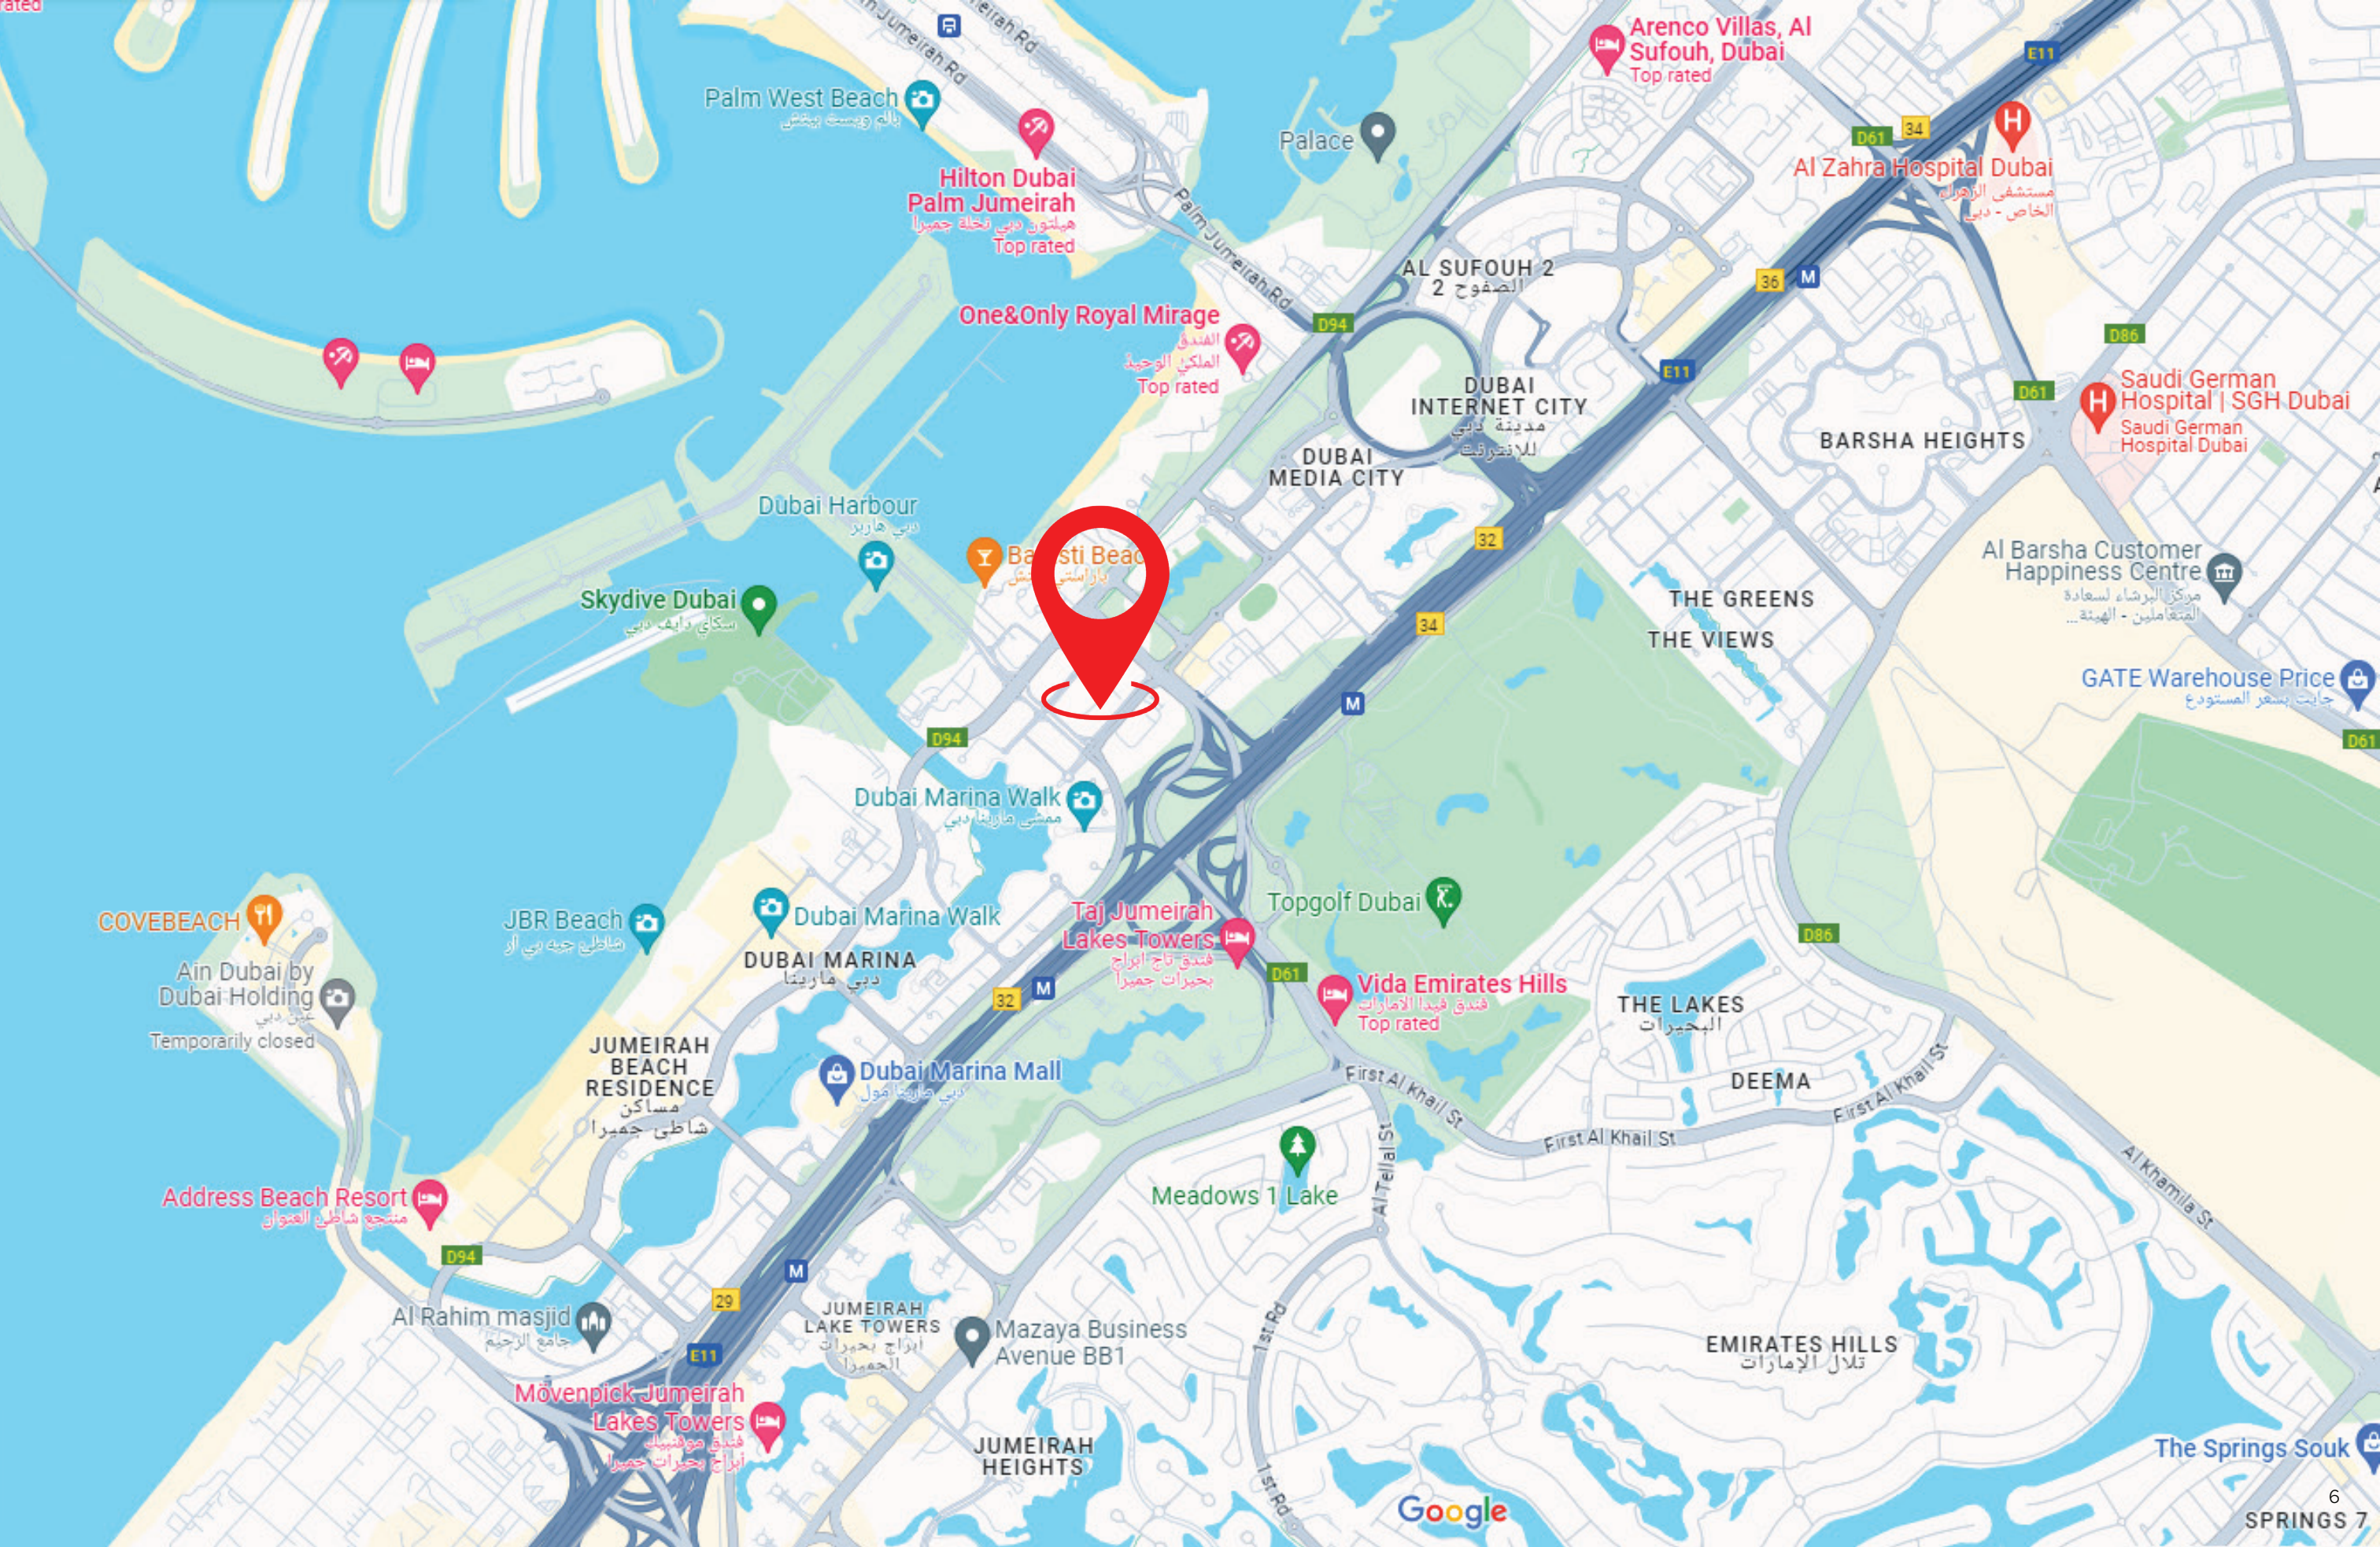

Hilton Dubai Palm Jumeirah
هتلون دبي نخلة جميرا
Top rated

One&Only Royal Mirage
الفندق الملكي الوحيد
Top rated

Arenco Villas, Al Sufouh, Dubai
Top rated

Al Zahra Hospital Dubai
مستشفى الزهراء الخاص - دبي

Saudi German Hospital | SGH Dubai
Saudi German Hospital Dubai

Skydive Dubai
سكايف دايف دبي

Basti Beach
باراستي بيتش

JBR Beach
شاطئ جي بي آر

Taj Jumeirah Lakes Towers
فندق تاج أبراج بحيرات جميرا

Vida Emirates Hills
فندق فيدا الامارات
Top rated

Address Beach Resort
منتجع شاطئ العنوا

Mövenpick Jumeirah Lakes Towers
فندق موڤنبيك أبراج بحيرات جميرا