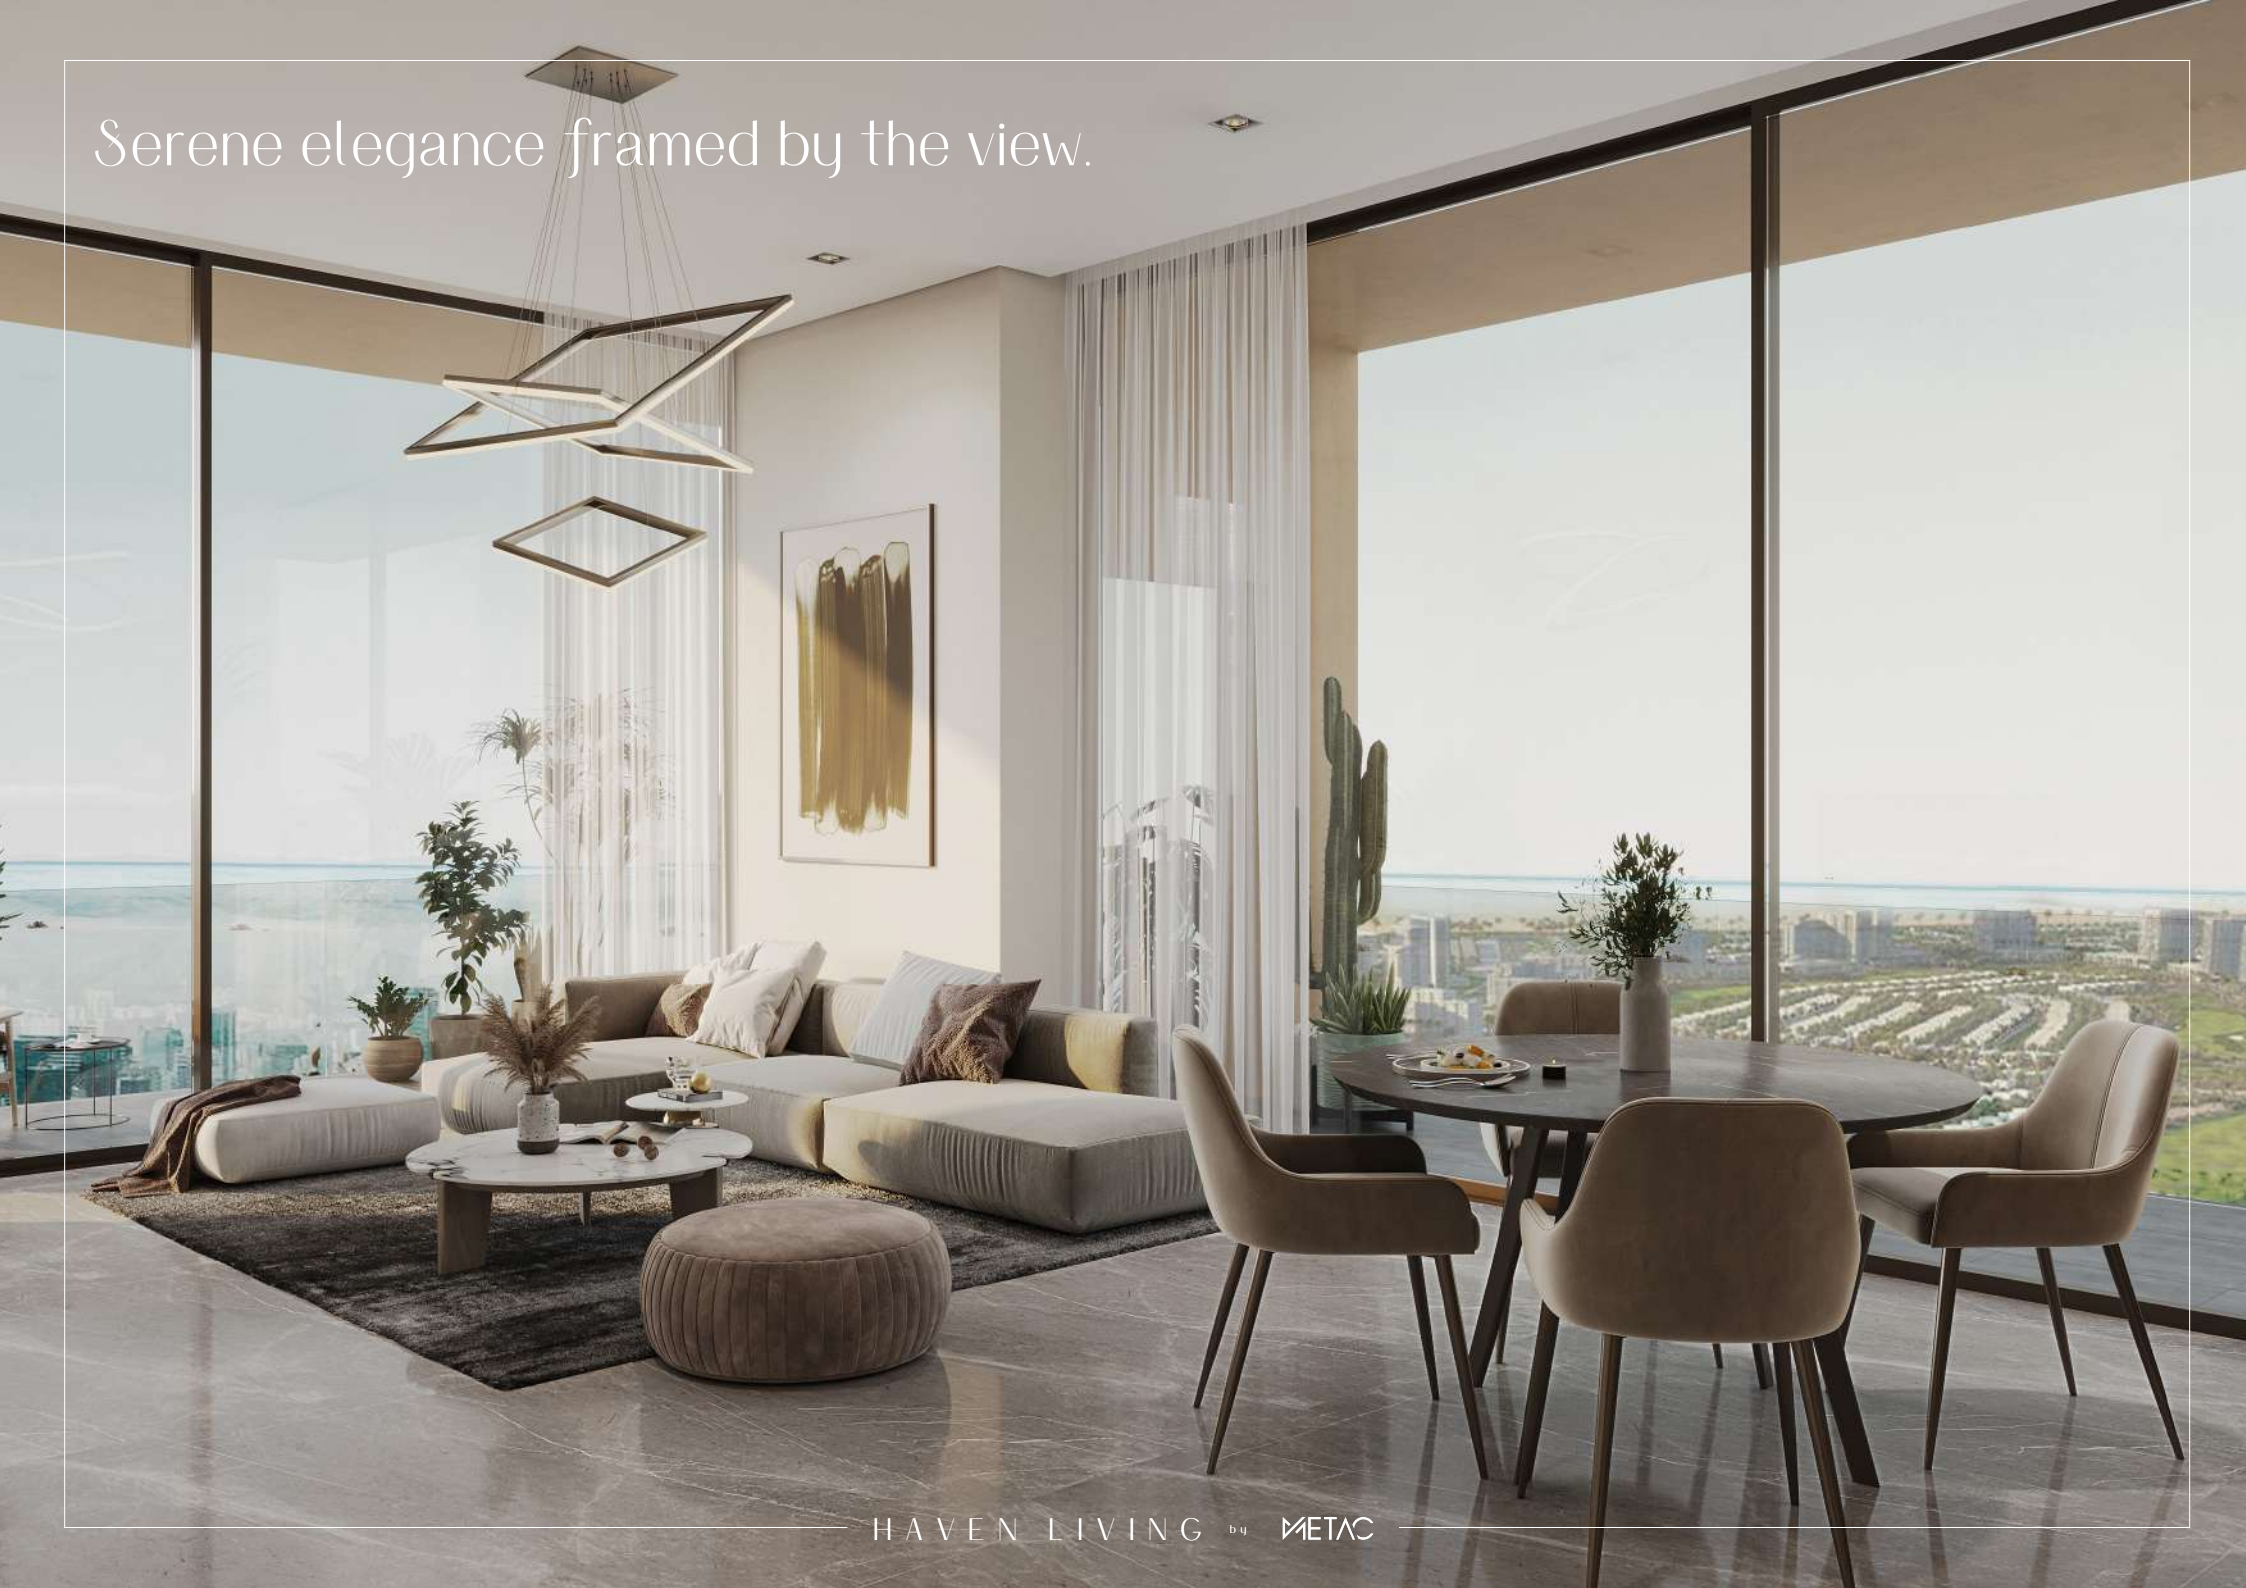

Where Home Embraces You

Welcome to Haven Living, an enchanting residence designed to evoke a profound sense of belonging and tranquility.

Nestled amidst a vibrant cityscape, it stands tall as a testament to the beauty of homecoming. With meticulous attention to detail, Haven Living creates an oasis of warmth and comfort, blending modern sophistication with timeless elegance.

Timeless Elegance

Luxurious bedroom retreat.

Opulence in culinary haven.

Elegance in every detail.

Dreams framed by nature.

Enchanting gastronomic haven.

Serene elegance framed by the view.

Pure bliss unveiled.

LuxuryRetreat

HAVEN LIVING by METAC

Ethereal serenity.

Stunning swimming pool

Infinty Sea View

HighRise Vibes

Unparalleled comfort and convenience

Exploring The Luxurious Amenities Of Haven Living Residences.

Indulge in a lifestyle of unparalleled luxury and comfort, where every amenity is thoughtfully curated to suit your lifestyle.

Step into our spacious lobby, a grand entrance that exudes elegance and welcomes you with open arms.