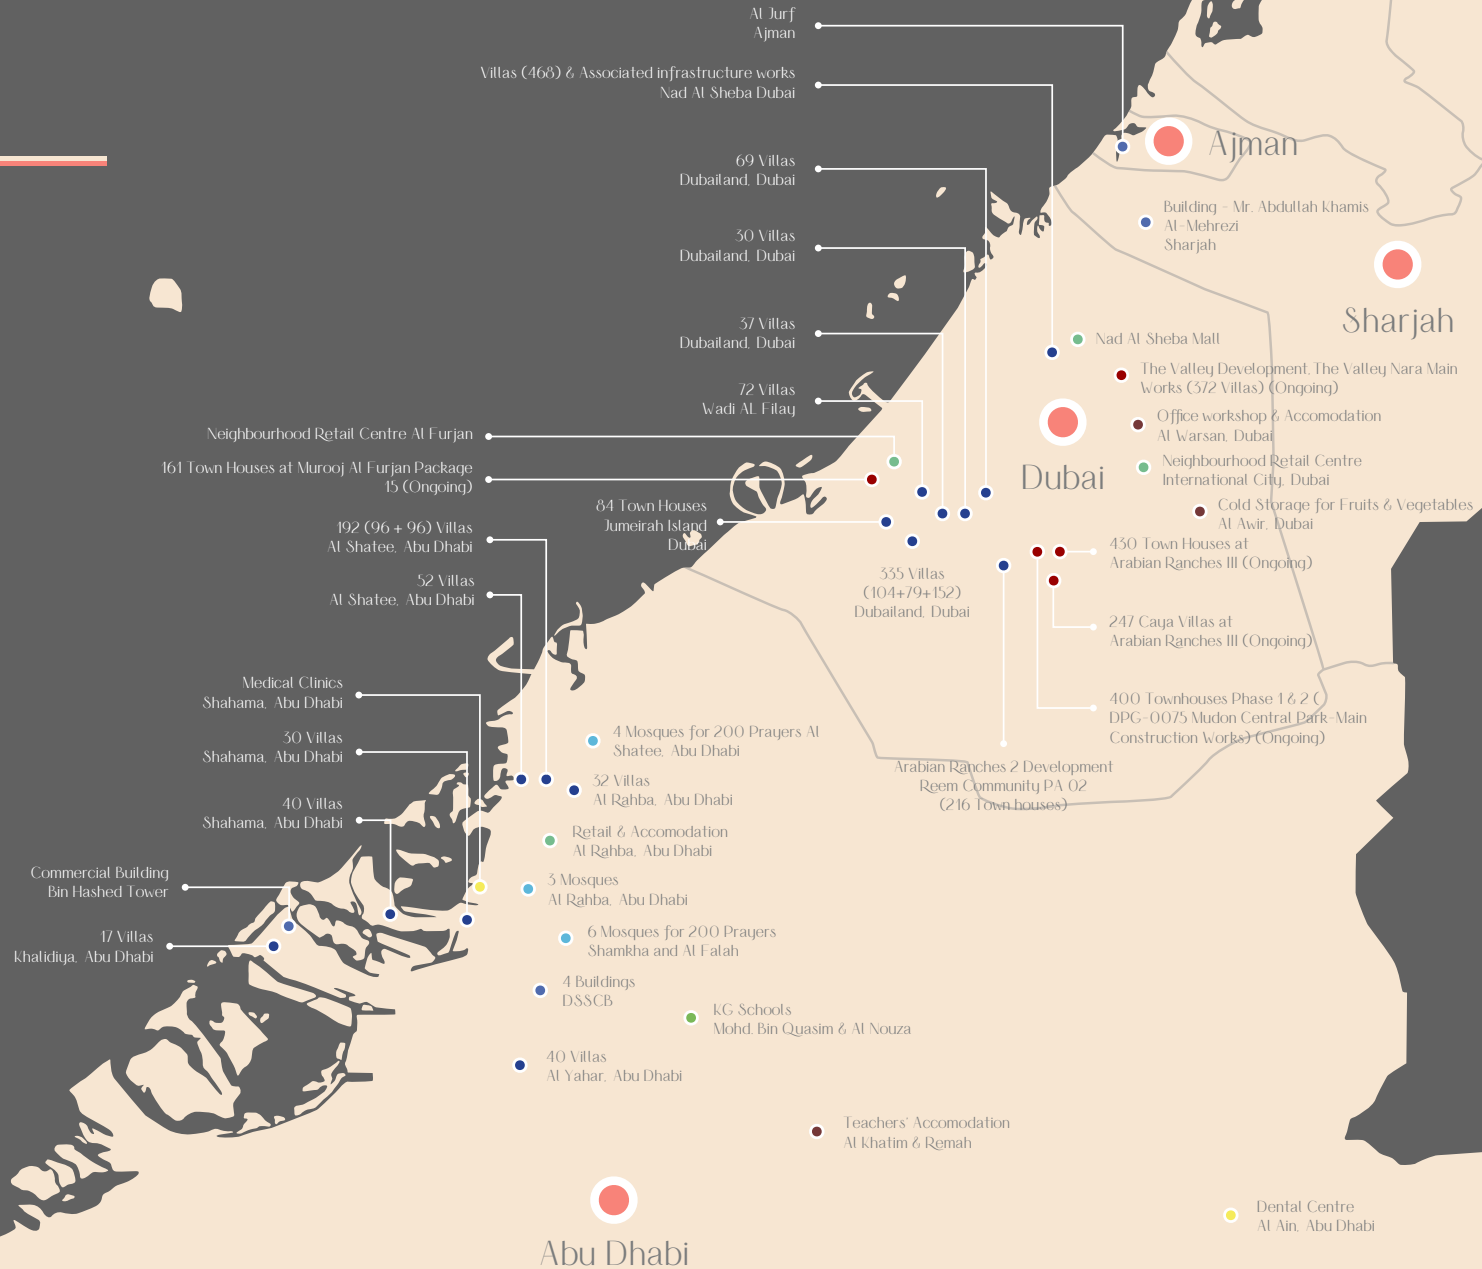

Navigating Dubai Islands is an experience in itself, thanks to an impeccably designed network of marina promenades and pathways. Whether you prefer traveling by water or by foot, you'll enjoy the luxury of seamlessly exploring these remarkable corners. Discover picturesque views, stroll along waterfront promenades, or embark on invigorating cycling journeys, immersing yourself in the vibrant energy of this extraordinary destination.

PROJECT TRACK RECORD

- Luxury Villas
- Hi-Rise Buildings
- Mosques
- Shopping Mall / Retail Center
- Schools
- Medical Clinics
- Ongoing Projects
- Ongoing Projects

Forbes
GLOBAL PROPERTIES

Driven Properties is an award-winning real estate brokerage and property management company headquartered in Dubai. Since its inception in 2012, the company has been raising standards for the industry and has grown into one of the leading full-service real estate consultancies in the region.