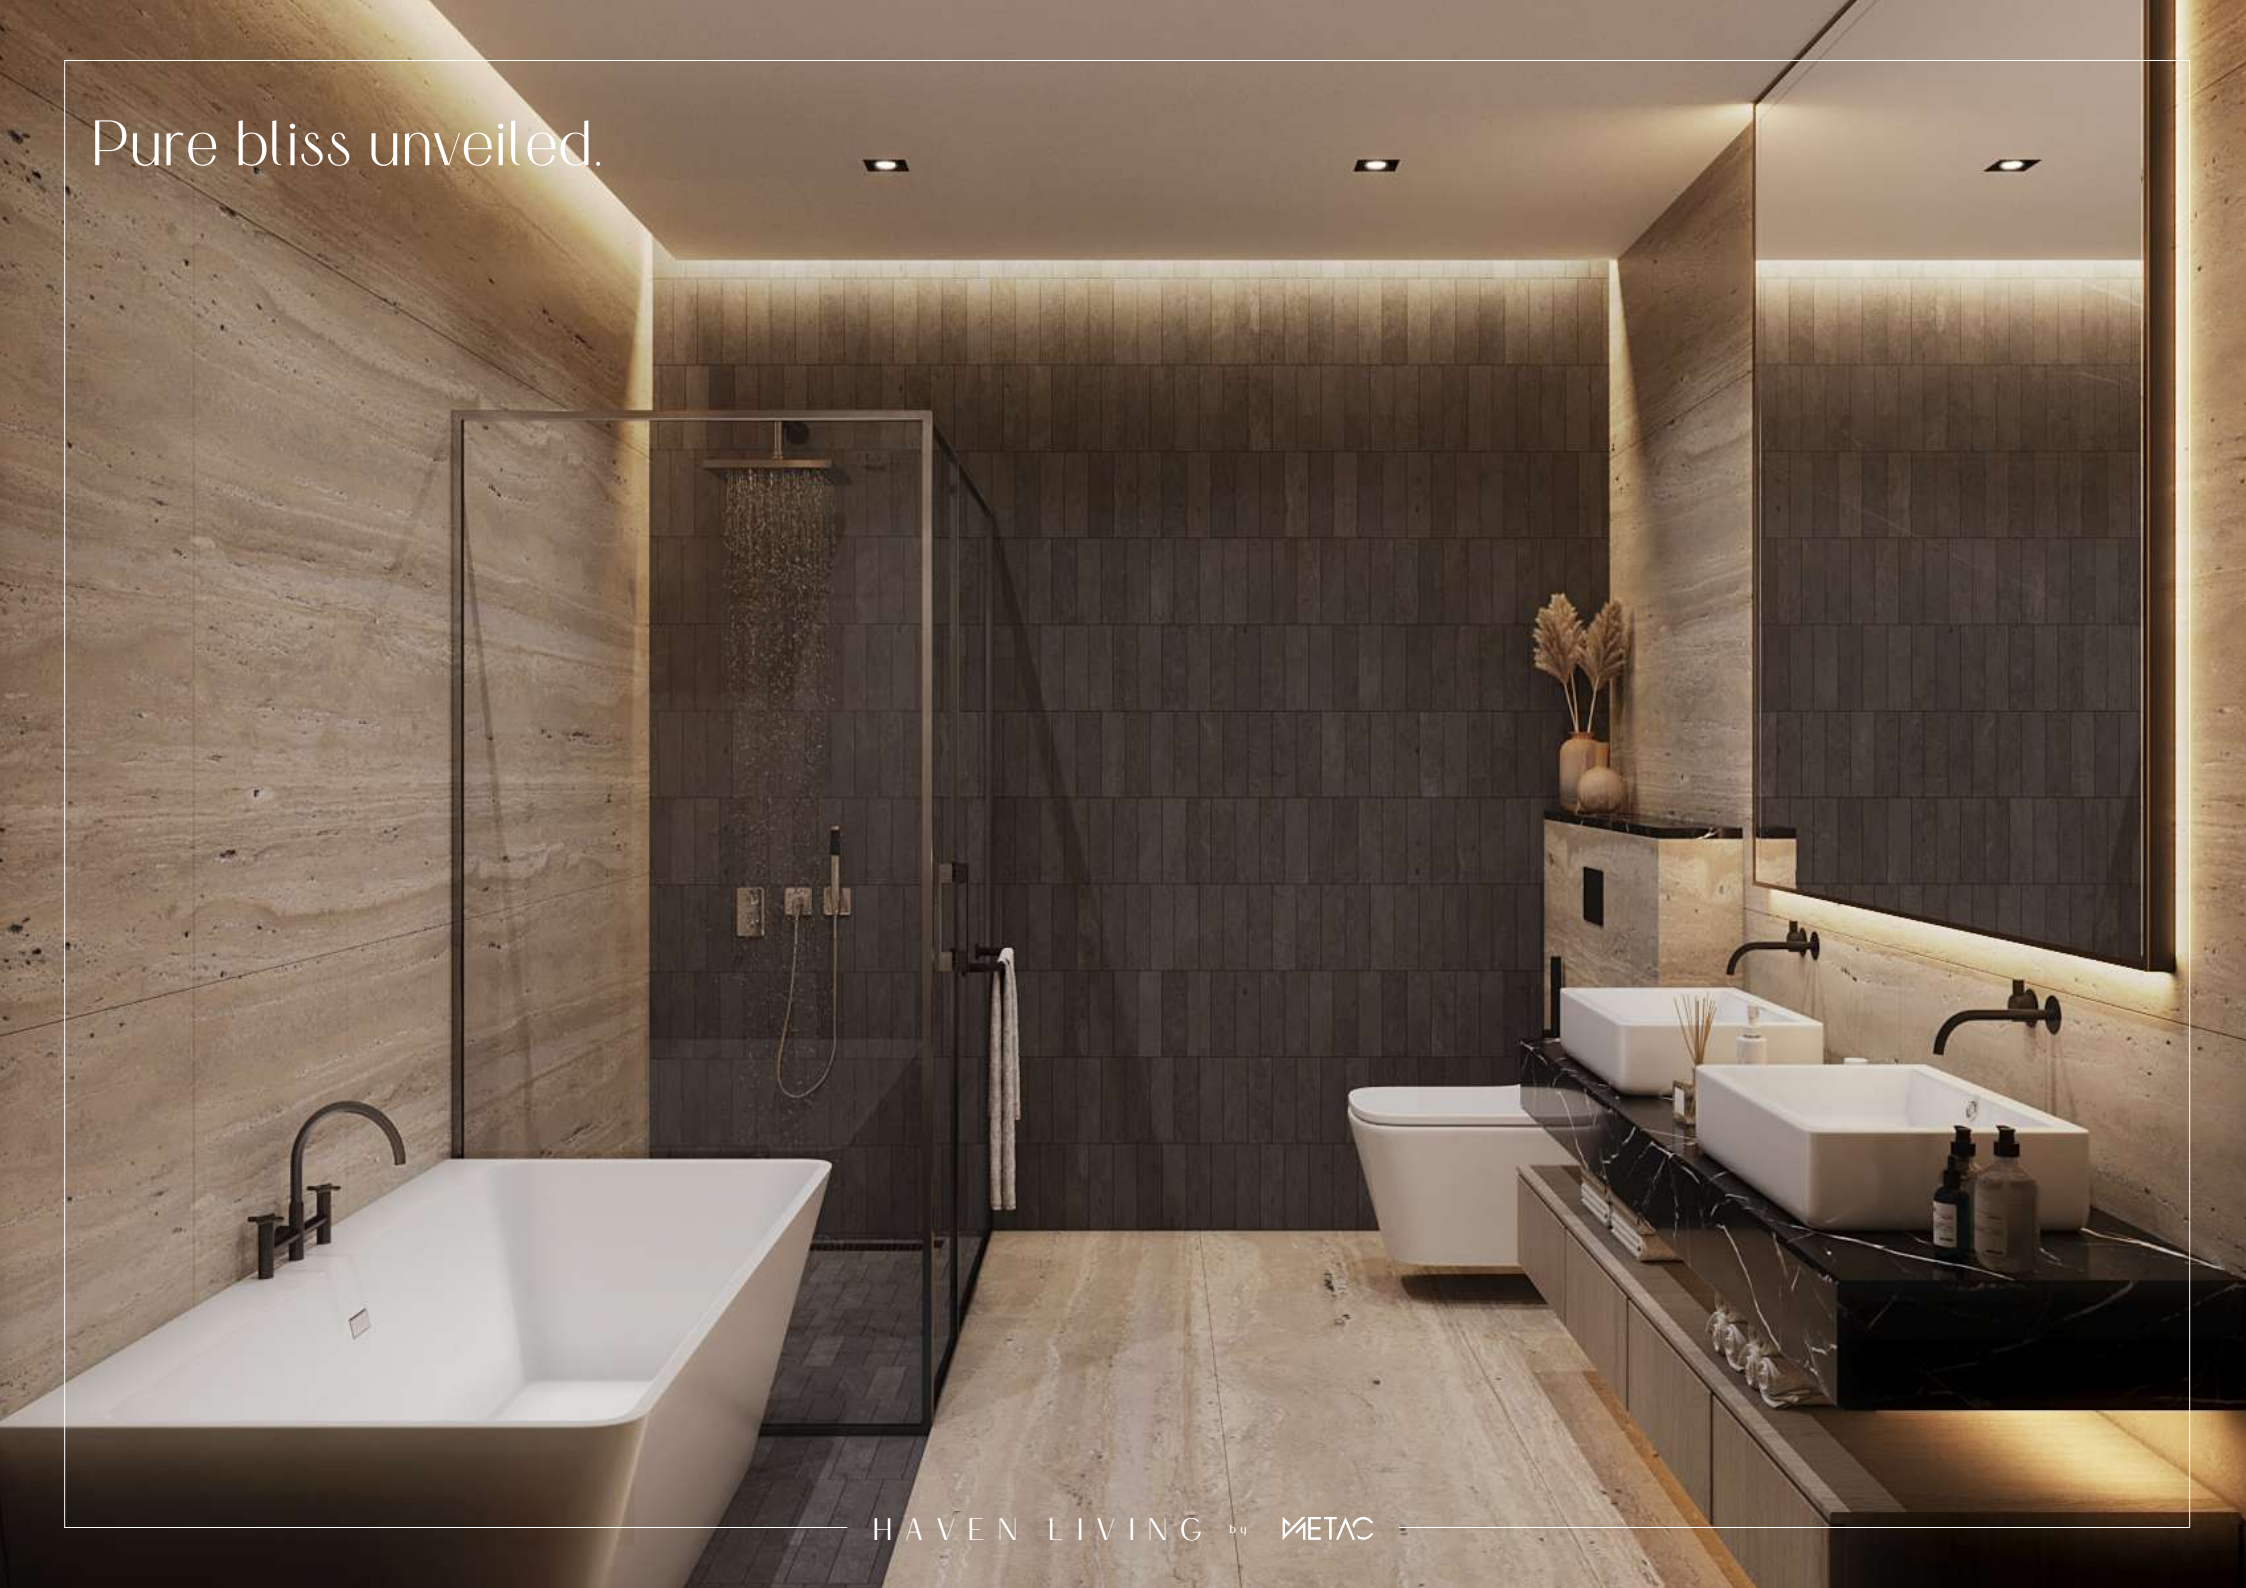

Timeless Elegance

Luxurious bedroom retreat.

Opulence in culinary haven.

Elegance in every detail.

Dreams framed by nature.

Enchanting gastronomic haven.

Serene elegance framed by the view.

Pure bliss unveiled.

LuxuryRetreat

HAVEN LIVING by METAC

Ethereal serenity.

Stunning swimming pool

Infinty Sea View

HighRise Vibes

Unparalleled comfort and convenience

Exploring The Luxurious Amenities Of Haven Living Residences.