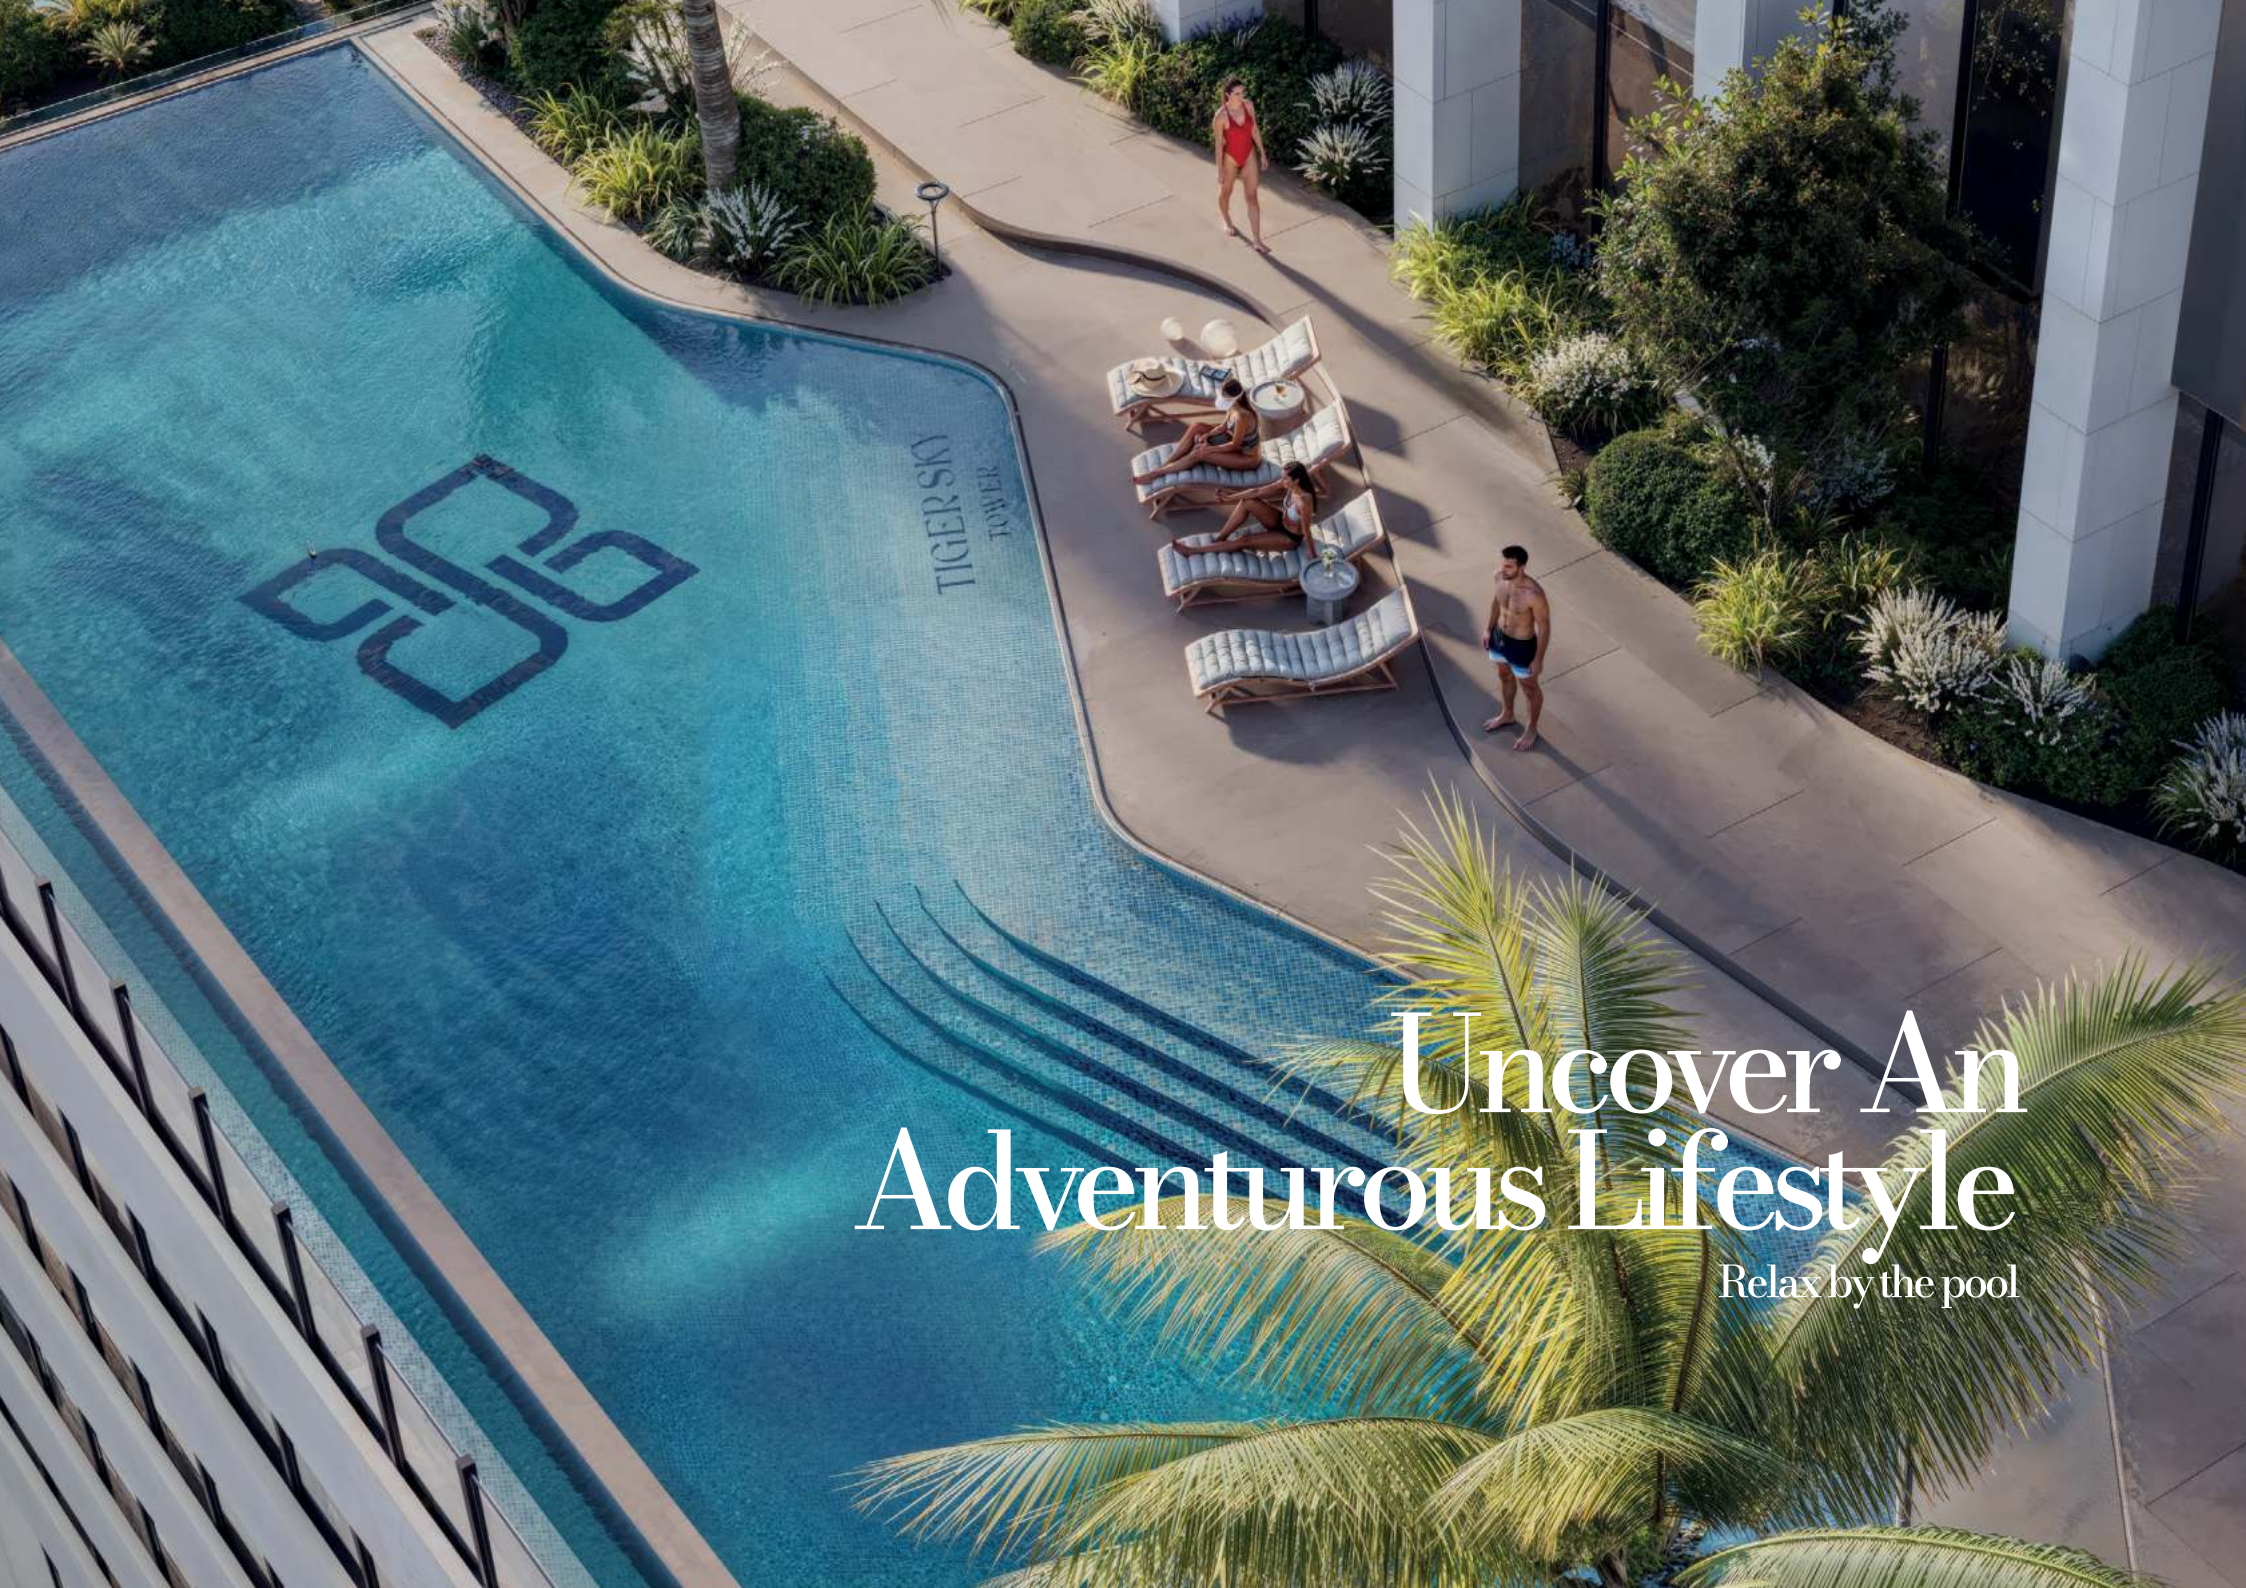

View from

439m

Uncover An
Adventurous Lifestyle

The World's Highest Infinity Pool

At

431m

Uncover An Adventurous Lifestyle

Relax by the pool