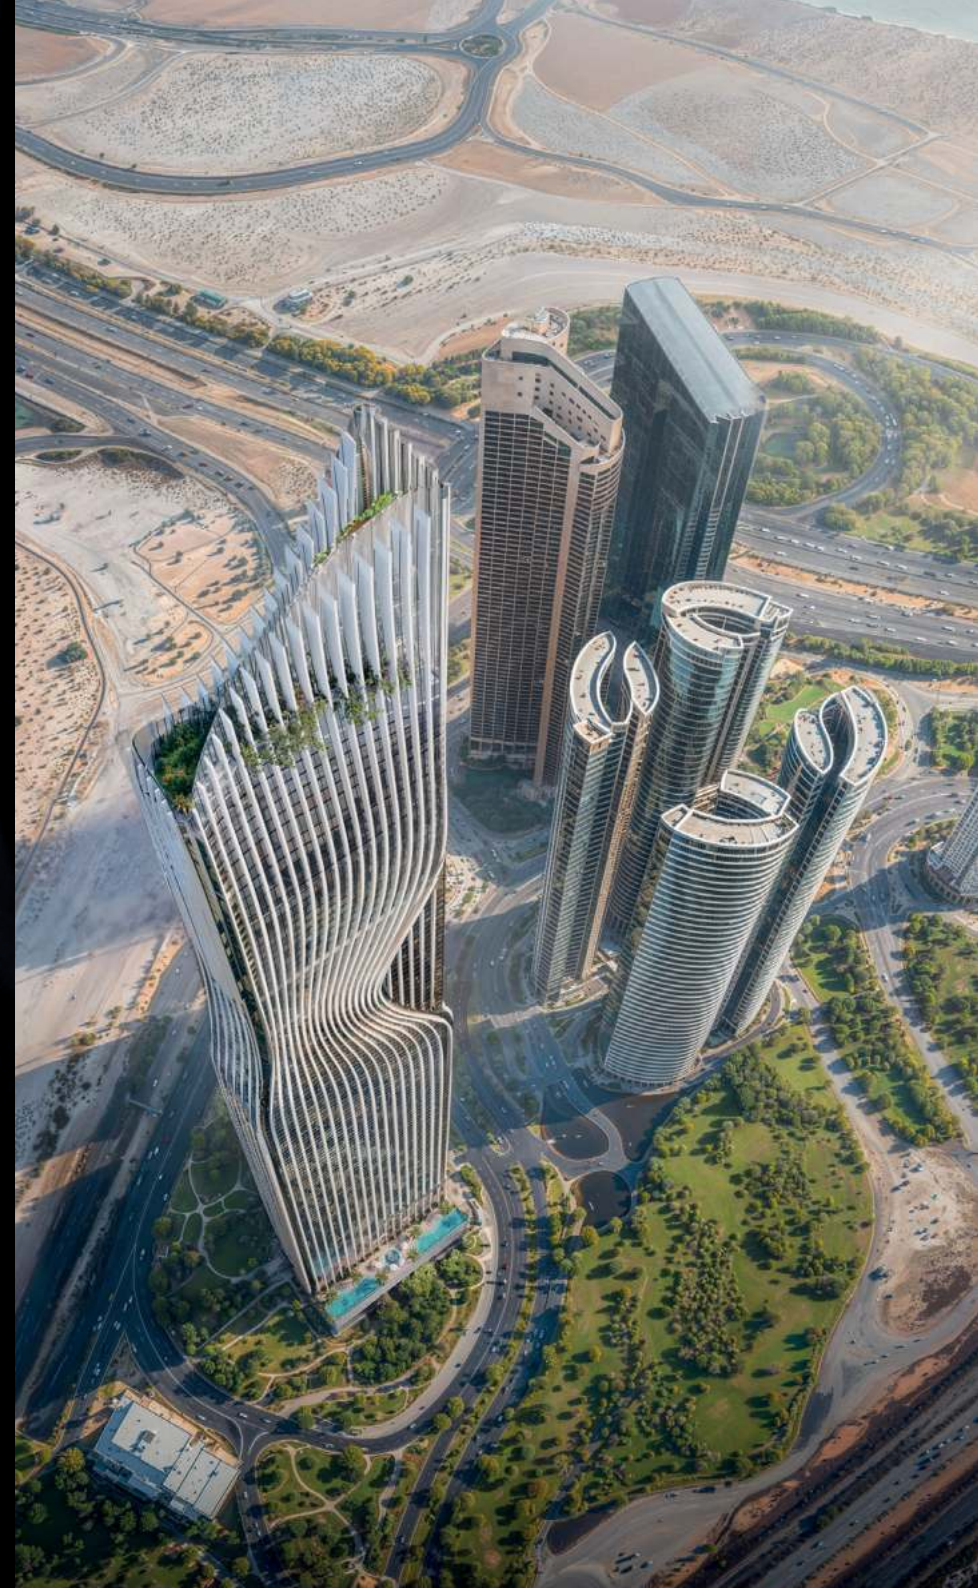

Tiger Sky Inspiration

Tiger Sky Tower stands as the world's highest rainforest with an iconic design, the highest infinity pool in the world, the highest restaurant in the world, the most thrilling adventure experiences, and fascinating amenities. Featuring an epic design, an excellent location, and fascinating scenic views, get ready to admire a remarkable future of utmost elegance in Business Bay, Dubai.

As a symbol of luxury in Dubai, this tower redefines opulence and comfort, elevating the everyday lifestyle experience to new heights.

An aerial photograph of Dubai, United Arab Emirates, showcasing its dense urban landscape and iconic skyline. The Burj Khalifa, the world's tallest building, stands prominently in the center. The city is surrounded by water, with artificial islands and canals visible. The sky is clear, and the overall scene conveys a sense of modernity and luxury.

Elevating luxury
to unprecedented
pinnacles in
Dubai

Inspirations

Representing Dubai's Opulence

Tiger Sky Tower in Business Bay perfectly represents Dubai's opulence and vibrancy. Its alluring architecture and magnificent views guarantee a seamless blend of urban allure and luxury at every turn. Discover the charm of Tiger Sky Tower, where elegance and comfort coexist in every hushed story and expansive panorama. Its streamlined appearance and imposing presence capture the spirit of contemporary life in the city's center.