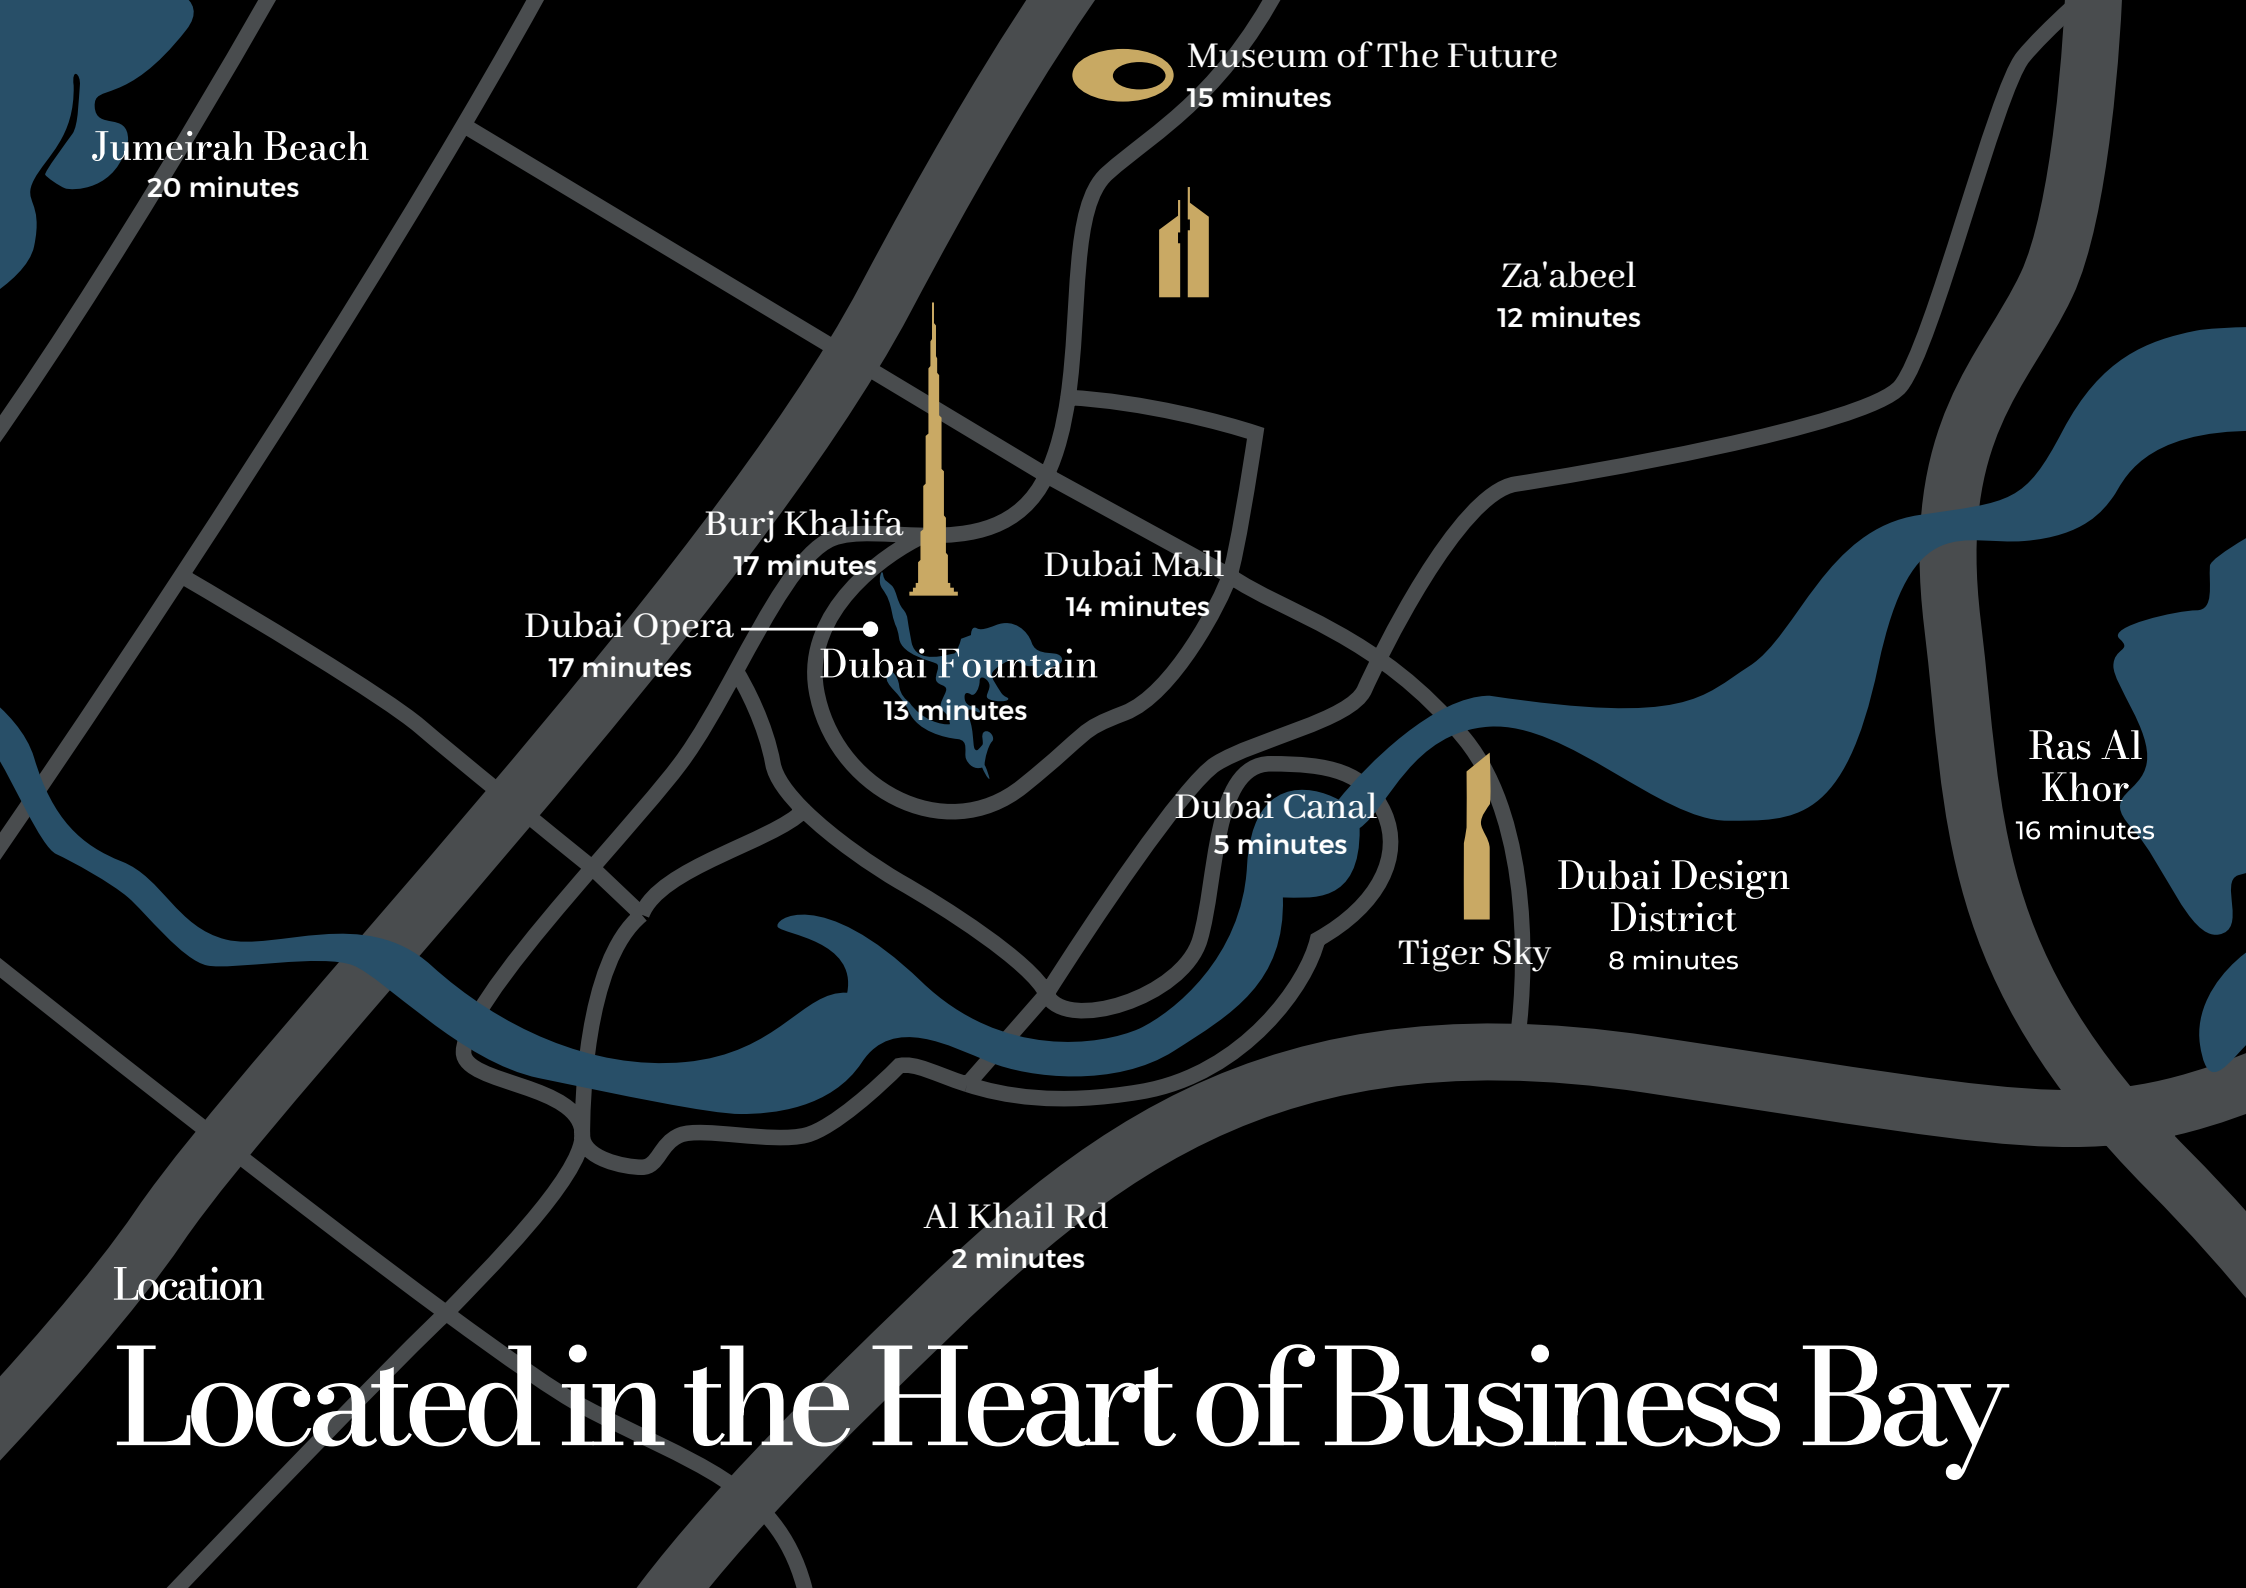

Perched gracefully in the heart of Business Bay, the Tiger Sky Tower epitomizes elevated living in Dubai. With its iconic design and breathtaking views, residents are treated to a world of luxury and sophistication. The tower offers an unparalleled residential experience amidst the bustling cityscape, boasting a range of amenities, from serene rooftop gardens to state-of-the-art fitness facilities.

Jumeirah Beach
20 minutes

Museum of The Future
15 minutes

Za'abeel
12 minutes

Burj Khalifa
17 minutes

Dubai Mall
14 minutes

Dubai Opera
17 minutes

Dubai Fountain
13 minutes

Dubai Canal
5 minutes

Tiger Sky

Dubai Design
District
8 minutes

Ras Al
Khor
16 minutes

Al Khail Rd
2 minutes

Location

Located in the Heart of Business Bay

Location

Redesigning Dubai's Skyline